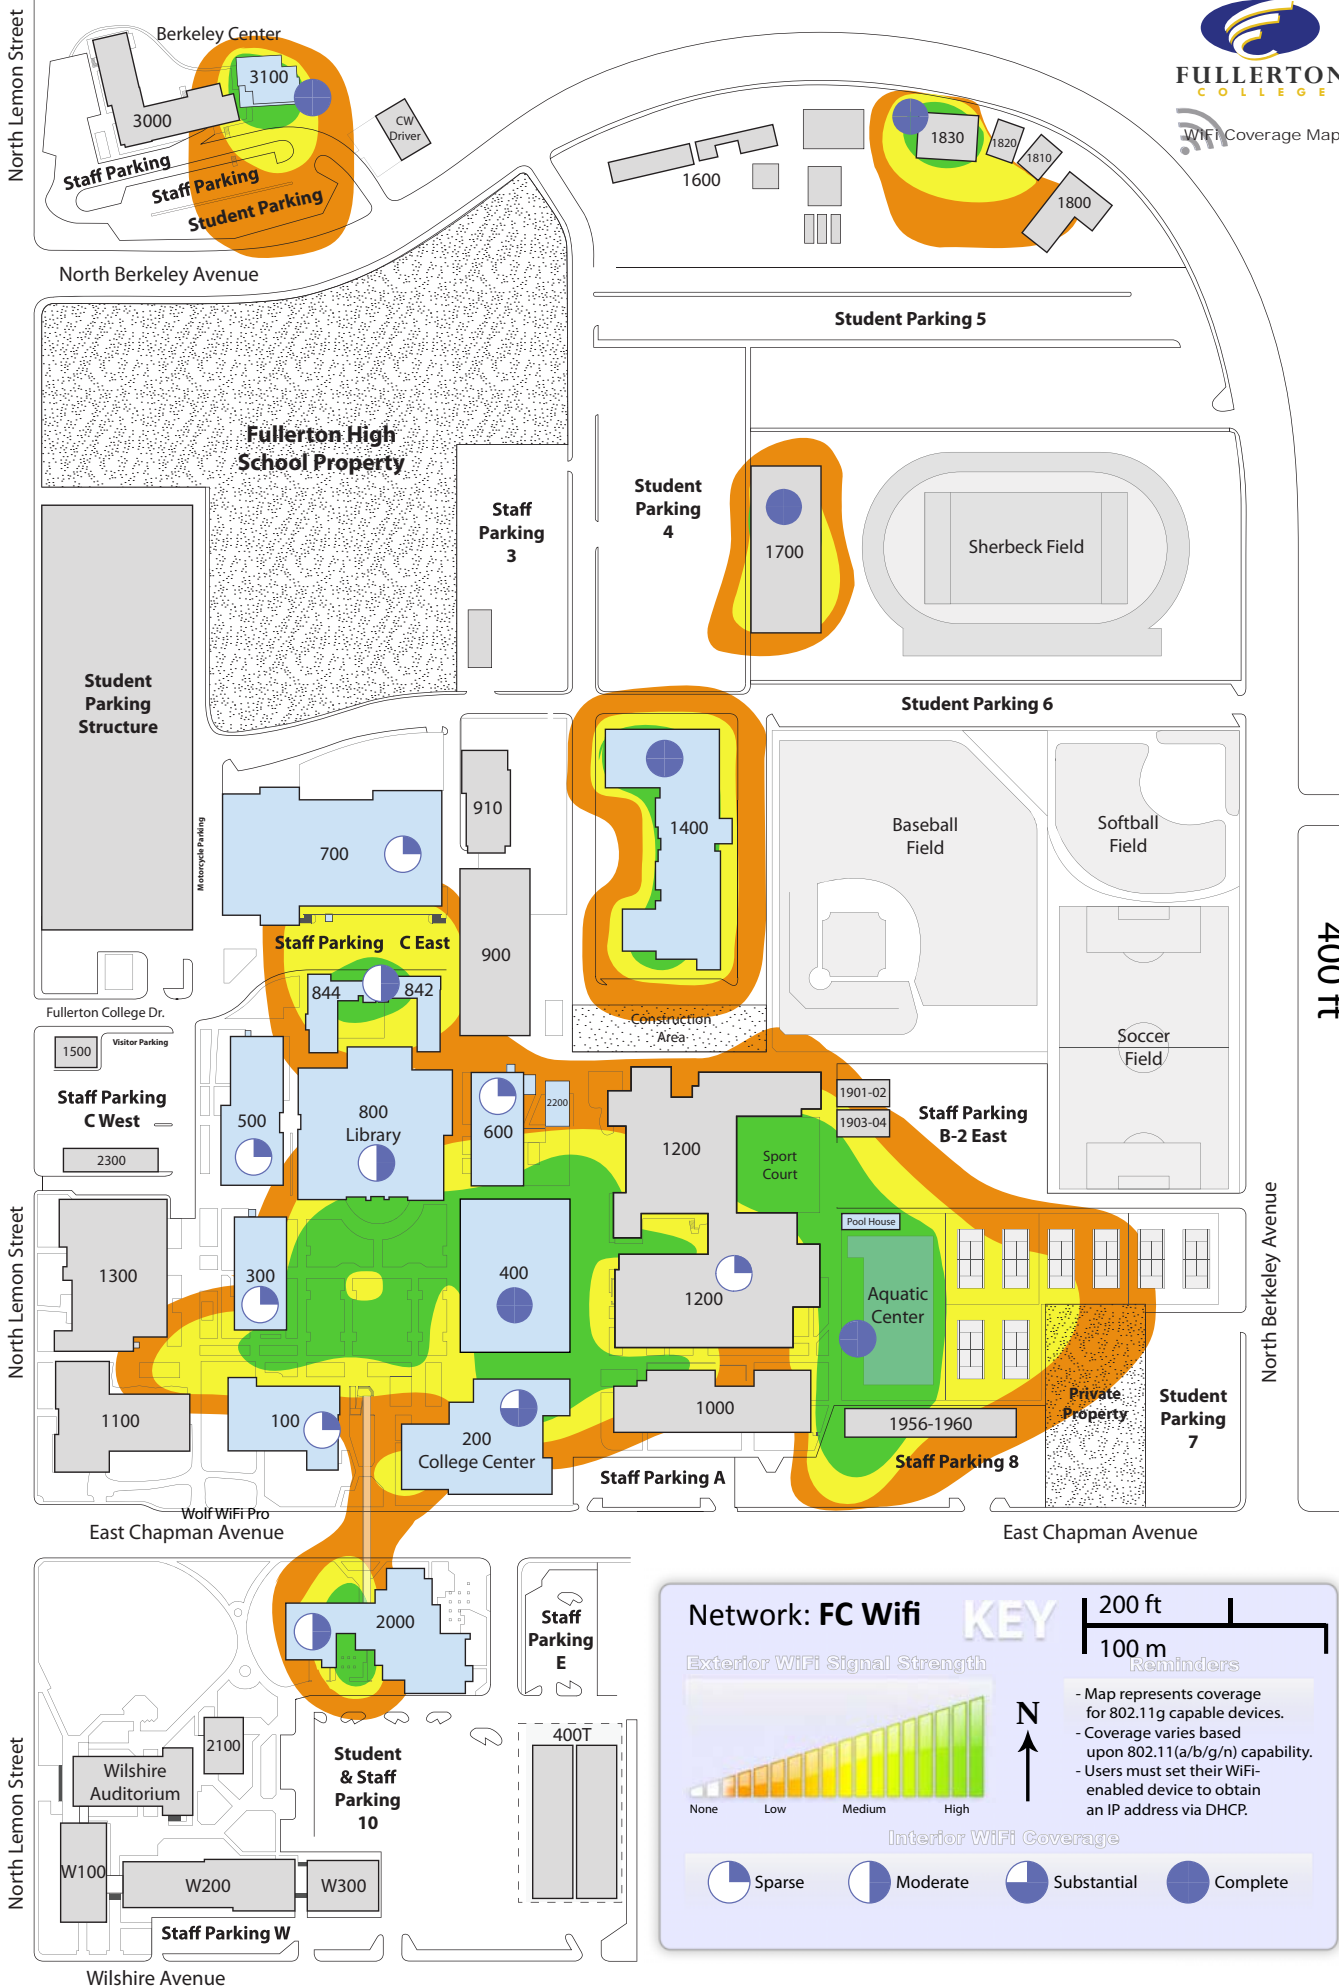

- Interior WiFi Coverage**
- 100 Building 123
 - 200 Building First Floor
 - 200 Cafe (East)
 - 200 Cafe (West)
 - 200 Building Second Floor
 - 224
 - 226
 - 227
 - 228
 - 229
 - 300 Building 310
 - 500 Building 529
 - 600 Building 618
 - 700 Building 737
 - 800 Building First Floor TEC
 - 800 Building Second Floor Study Area (North) Study Area (South)
 - 844 Faculty Dining
 - 1277 Poolhouse
 - 1400 Building First Floor
 - 1410
 - 1411A
 - 1411B
 - 1413
 - 1416
 - 1417
 - 1418
 - 1419
 - 1440
 - 1400 Building Second Floor
 - 1420
 - 1421
 - 1426
 - 1427
 - 1428
 - 1429
 - 1430
 - 1900 Building 1956
 - 2000 Building Breezeway
 - 3100 Building 3100 3108

Network: FC Wifi

KEY

Exterior WiFi Signal Strength

None Low Medium High

Interior WiFi Coverage

Sparse Moderate Substantial Complete

200 ft
100 m

Reminders

- Map represents coverage for 802.11g capable devices.
- Coverage varies based upon 802.11 (a/b/g/n) capability.
- Users must set their WiFi-enabled device to obtain an IP address via DHCP.